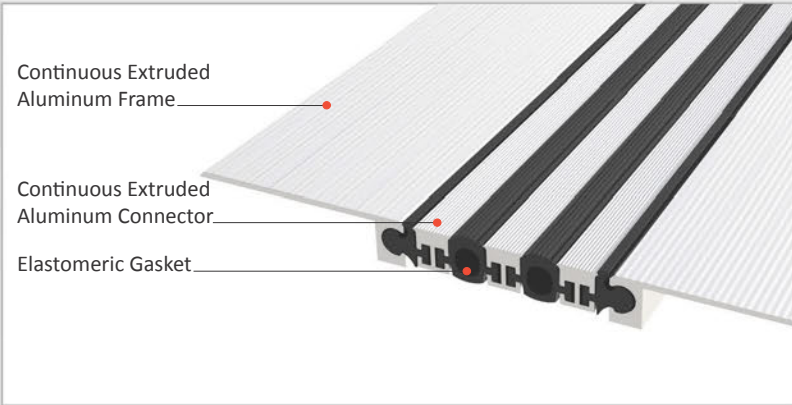

AS U136 can be considered as surface mounted type of AS A126 and can easily be installed by means of screws to all types of wall & ceiling. Adjustable interlocking profile and gasket configuration makes it available for gaps up to 200 mm. Multipartite design ensures the profile to meet displacements in 3 directions. If inquired, AS U136 can be applied with floor type AS U236 and this dual application brings in a decorative aspect. Profiles are delivered factory-assembled.

- Application Areas** : Indoor & Outdoor / Wall & Ceiling
- Ideal for** : Shopping Malls, Airports, Residences, Hospitals, Hotels, Commercial & Public Buildings etc.
- Material** : Mill Finish Aluminum (Anodizing optional), TPE Gasket
- Aluminum Alloy** : 6063 AA-USA / EN AW 6063
- Optional Supplies** : Fire Barrier, Waterproof EPDM membrane

* Visuals are representative and the profile configuration may differ depending on the characteristics requested.

GASKET COLORS **BLACK** GREY BEIGE Custom Colors available.

LOCATION	MODEL	GAP (Fb) mm	HEIGHT (H) MM	OVERALL WIDTH (B) mm	VISIBLE WIDTH (S) mm	MOVEMENT (W) mm	LOAD CAPACITY	STANDARD LENGTH (mt)
Wall to Wall	AS U136-035	35	15	155	155	± 2	N/A	3
	AS U136-060	60	15	180	180	± 4	N/A	3
	AS U136-080	80	15	200	200	± 6	N/A	3
	AS U136-100	100	15	220	220	± 8	N/A	3
	AS U136-120	120	15	240	240	± 10	N/A	3
	AS U136-140	140	15	260	260	± 12	N/A	3
	AS U136-160	160	15	280	280	± 14	N/A	3
	AS U136-180	180	15	300	300	± 16	N/A	3
	AS U136-200	200	15	320	320	± 18	N/A	3