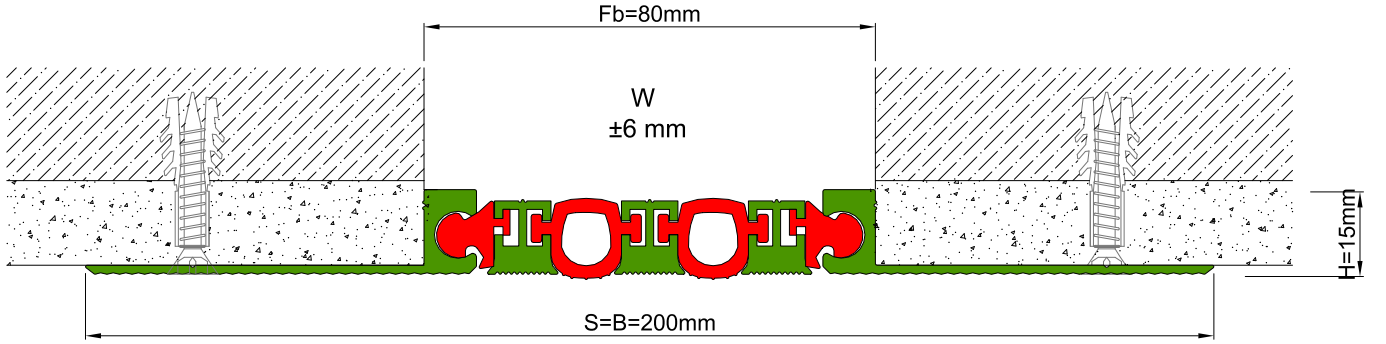

AS U136 can be considered as surface mounted type of AS A126 and can easily be installed by means of screws to all types of wall & ceiling. Adjustable interlocking profile and gasket configuration makes it available for gaps up to 200 mm. Multipartite design ensures the profile to meet displacements in 3 directions. If inquired, AS U136 can be applied with floor type AS U236 and this dual application brings in a decorative aspect. Profiles are delivered factory-assembled.

- Application Areas** : Indoor & Outdoor / Wall & Ceiling
- Ideal for** : Shopping Malls, Airports, Residences, Hospitals, Hotels, Commercial & Public Buildings etc.
- Material** : Mill Finish Aluminum (Anodizing optional), TPE Gasket
- Aluminum Alloy** : 6063 AA-USA / EN AW 6063
- Optional Supplies** : Fire Barrier, Waterproof EPDM membrane

* Visuals are representative and the profile configuration may differ depending on the characteristics requested.

GASKET COLORS **BLACK** GREY BEIGE Custom Colors available.

LOCATION	MODEL	GAP (Fb) mm	HEIGHT (H) MM	OVERALL WIDTH (B) mm	VISIBLE WIDTH (S) mm	MOVEMENT (W) mm	LOAD CAPACITY	STANDARD LENGTH (mt)
Wall to Wall	AS U136-035	35	15	155	155	± 2	N/A	3
	AS U136-060	60	15	180	180	± 4	N/A	3
	AS U136-080	80	15	200	200	± 6	N/A	3
	AS U136-100	100	15	220	220	± 8	N/A	3
	AS U136-120	120	15	240	240	± 10	N/A	3
	AS U136-140	140	15	260	260	± 12	N/A	3
	AS U136-160	160	15	280	280	± 14	N/A	3
	AS U136-180	180	15	300	300	± 16	N/A	3
	AS U136-200	200	15	320	320	± 18	N/A	3

Note: Please ask for different sizes

 AS U136 080
 H15V

 AS U136 080
 H15KV

Profil No Profile Number	AS U136 080	AS U136 080K
Fb (mm)	80	80
H (mm) yaklaşık approx.	15	15
W± (mm) yaklaşık approx.	±6	±6
Renk Color	Alüminyum: Natürel, Fitiller: Siyah, gri,diğer Aluminum: Natural,Inserts:Black,gre,y,others	
Malzeme Material	Alüminyum,TPE Termoplastik Elastomer Aluminum,TPE Thermoplastic Elastomer	
Standart Uzunluk Standard Length	3	