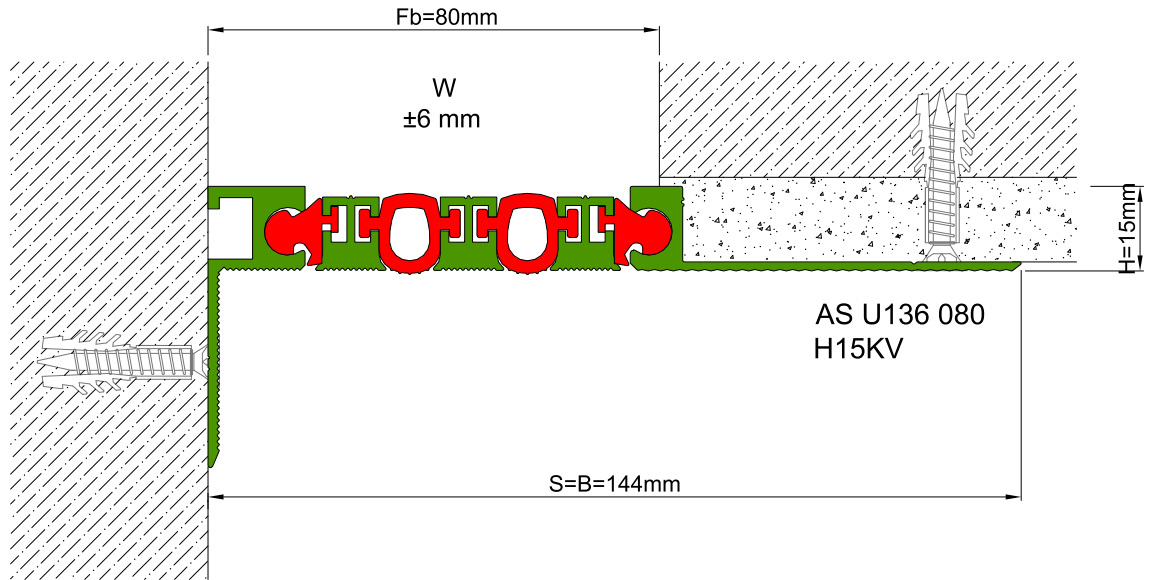

AS U136 can be considered as surface mounted type of AS A126 and can easily be installed by means of screws to all types of wall & ceiling. Adjustable interlocking profile and gasket configuration makes it available for gaps up to 200 mm. Multipartite design ensures the profile to meet displacements in 3 directions. If inquired, AS U136 can be applied with floor type AS U236 and this dual application brings in a decorative aspect. Profiles are delivered factory-assembled.

* Visuals are representative and the profile configuration may differ depending on the characteristics requested.

GASKET COLORS **BLACK** GREY BEIGE Custom Colors available.

LOCATION	MODEL	GAP (Fb) mm	HEIGHT (H) MM	OVERALL WIDTH (B) mm	VISIBLE WIDTH (S) mm	MOVEMENT (W) mm	LOAD CAPACITY	STANDARD LENGTH (mt)
Wall to Wall	AS U136-035	35	15	155	155	± 2	N/A	3
	AS U136-060	60	15	180	180	± 4	N/A	3
	AS U136-080	80	15	200	200	± 6	N/A	3
	AS U136-100	100	15	220	220	± 8	N/A	3
	AS U136-120	120	15	240	240	± 10	N/A	3
	AS U136-140	140	15	260	260	± 12	N/A	3
	AS U136-160	160	15	280	280	± 14	N/A	3
	AS U136-180	180	15	300	300	± 16	N/A	3
	AS U136-200	200	15	320	320	± 18	N/A	3

Note: Please ask for different sizes

 AS U136 080
 H15V

 AS U136 080
 H15KV

Profil No Profile Number	AS U136 080	AS U136 080K
Fb (mm)	80	80
H (mm) yaklaşık approx.	15	15
W± (mm) yaklaşık approx.	±6	±6
Renk Color	Alüminyum: Natürel, Fitiller: Siyah, gri,diğer Aluminum: Natural,Inserts:Black,gre,y,others	
Malzeme Material	Alüminyum,TPE Termoplastik Elastomer Aluminum,TPE Thermoplastic Elastomer	
Standart Uzunluk Standard Length	3	