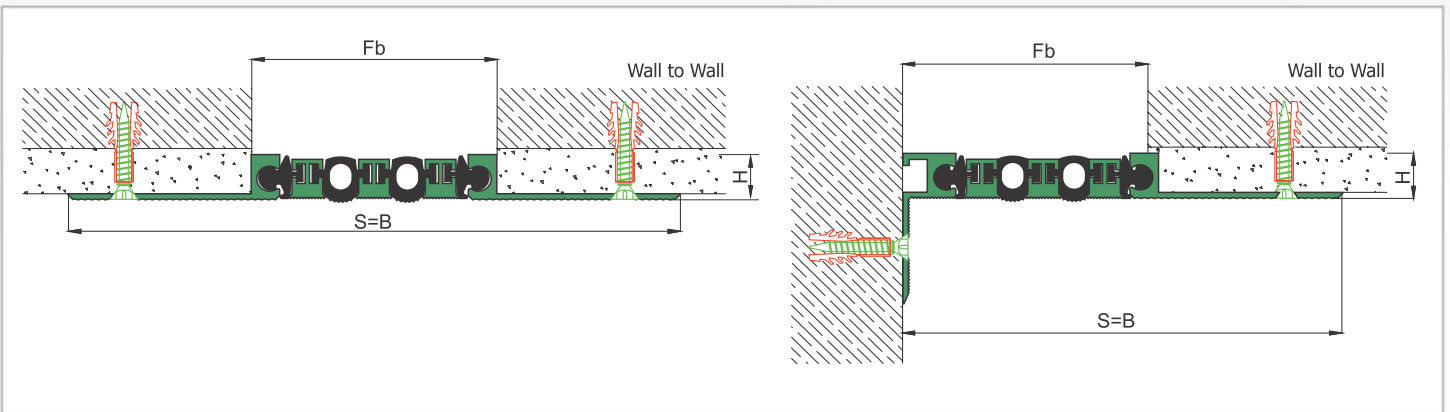

AS U136 can be considered as surface mounted type of AS A126 and can easily be installed by means of screws to all types of wall & ceiling. Adjustable interlocking profile and gasket configuration makes it available for gaps up to 200 mm. Multipartite design ensures the profile to meet displacements in 3 directions. If inquired, AS U136 can be applied with floor type AS U236 and this dual application brings in a decorative aspect. Profiles are delivered factory-assembled.

- Application Areas** : Indoor & Outdoor / Wall & Ceiling
- Ideal for** : Shopping Malls, Airports, Residences, Hospitals, Hotels, Commercial & Public Buildings etc.
- Material** : Mill Finish Aluminum (Anodizing optional), TPE Gasket
- Aluminum Alloy** : 6063 AA-USA / EN AW 6063
- Optional Supplies** : Fire Barrier, Waterproof EPDM membrane

* Visuals are representative and the profile configuration may differ depending on the characteristics requested.

GASKET COLORS **BLACK** GREY BEIGE Custom Colors available.

LOCATION	MODEL	GAP (Fb) mm	HEIGHT (H) MM	OVERALL WIDTH (B) mm	VISIBLE WIDTH (S) mm	MOVEMENT (W) mm	LOAD CAPACITY	STANDARD LENGTH (mt)
Wall to Wall	AS U136-035	35	15	155	155	± 2	N/A	3
	AS U136-060	60	15	180	180	± 4	N/A	3
	AS U136-080	80	15	200	200	± 6	N/A	3
	AS U136-100	100	15	220	220	± 8	N/A	3
	AS U136-120	120	15	240	240	± 10	N/A	3
	AS U136-140	140	15	260	260	± 12	N/A	3
	AS U136-160	160	15	280	280	± 14	N/A	3
	AS U136-180	180	15	300	300	± 16	N/A	3
	AS U136-200	200	15	320	320	± 18	N/A	3

Note: Please ask for different sizes

 AS U136 080
 H15V

 AS U136 080
 H15KV

Profil No Profile Number	AS U136 080	AS U136 080K
Fb (mm)	80	80
H (mm) yaklaşık approx.	15	15
W± (mm) yaklaşık approx.	±6	±6
Renk Color	Alüminyum: Natürel, Fitiller: Siyah, gri,diğer Aluminum: Natural,Inserts:Black,gre,y,others	
Malzeme Material	Alüminyum,TPE Termoplastik Elastomer Aluminum,TPE Thermoplastic Elastomer	
Standart Uzunluk Standard Length	3	